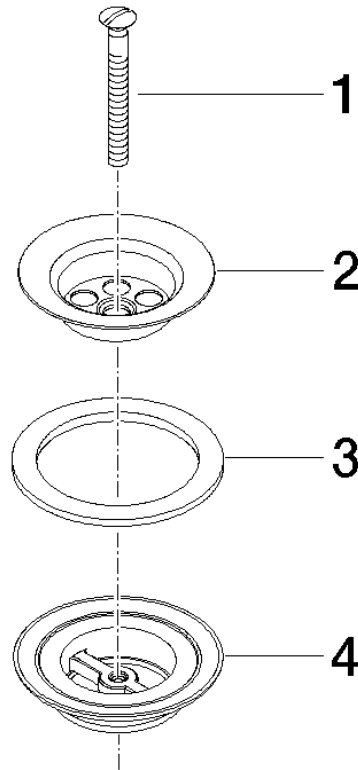

10 100 970

Fits: IMO, LULU, MADISON, MEM, TARA,  
CL.1, LISSÉ, VAIA, META, CYO

	Platinum	10 100 970-08
	Chrome	10 100 970-00
	Brushed Platinum	10 100 970-06
	Durabress (23kt Gold)	10 100 970-09
	Dark Chrome	10 100 970-19
	Light Gold	10 100 970-26
	Brushed Light Gold	10 100 970-27
	Brushed Durabress (23kt Gold)	10 100 970-28
	Brushed Bronze	10 100 970-42
	Brushed Champagne (22kt Gold)	10 100 970-46
	Champagne (22kt Gold)	10 100 970-47
	Brushed Chrome	10 100 970-93
	Brushed Dark Platinum	10 100 970-99

## Grated waste 1 1/4" - Platinum

---

IMO

10 100 970

10 100 970

10 100 970

Parts for other finishes can be found here: [Chrome](#)

### Spare parts list

No.	Item Number	Name	Quantity used	Delivery time
1	09 30 30 115-08	screw	1	60
2	09 11 01 005-08	strainer	1	60
3	09 14 03 005 90	seal	1	60
4	09 11 01 007-07	pop-up waste	1	60